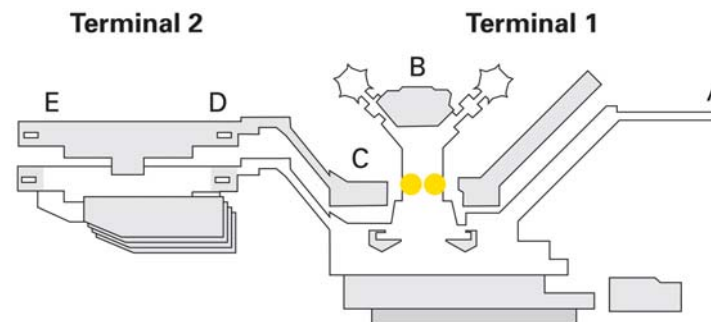

NEW: KingSize Lightboxes Security Control Concourse B

- The new eye-catchers around Security Control in Pier B: 5 KingSize Lightboxes Supreme
- Reach: some 10 million departing and 2.5 million arriving passengers per year
- Good quality of contact, resulting from average waiting time of around 10 minutes
- Attention-grabbing, thanks to a length of 5.6 meters as well as innovative reflector technology
- Minimum booking: 1 month
- Available: from October 2010
- Each individual location: EUR 12,000 per month

NEW: KingSize Lightboxes Security Control Concourse B