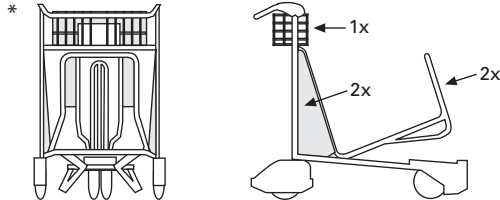

■ Gepäckwagen · Push Carts

Preis pro Jahr EUR
Price per year EUR

Terminal 1 + 2

* Netzwerk 3.000 Gepäckwagen Big	305.000
* Network of 3,000 Push Carts Big	
** Netzwerk 750 Gepäckwagen Small	60.500
** Network of 750 Push Carts Small	
Stop-and-Go Package · Stop-and-Go Package	120.000

Gepäckwagen Big · Push Cart Big