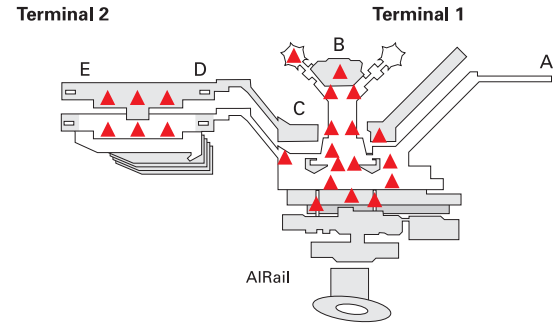

01

Technische Details

Format:

Sichtmaß: 830 x 1.180 mm
Produktionsmaß: 841 x 1.190 mm

Material:

Diapositive oder Backlit-Folie
(Opal oder Clear)

Standorte:

Verteilt in allen Bereichen beider
Terminals, als Netzwerk oder einzeln
buchbar

Druckunterlagen:

10 Werktag vor Installation

Technical Details

Format:

Visible dimensions: 830 x 1,180 mm
Production dimensions:
841 x 1,190 mm

Materials:

Transparencies or backlit film
(opal or clear)

Locations:

Distributed throughout all areas of
both terminals, can be booked as a
network or as a single location

Artwork:

10 working days prior to installation