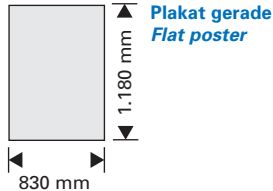

Ab 3 Monaten Buchung gewähren wir Ihnen 5 % Rabatt.
We give a 5 % discount on bookings of 3 months or more.

Ansicht von oben
Top view

01

Technische Details

Format:

Sichtmaß: 830 x 1.180 mm
Produktionsmaß: 841 x 1.190 mm

Format:

Visible dimensions: 830 x 1,180 mm
Production dimensions:
841 x 1,190 mm

Materials:

Transparencies or backlit film
(opal or clear)

Locations:

Distributed throughout all areas of
both terminals, can be booked as a
network or as a single location