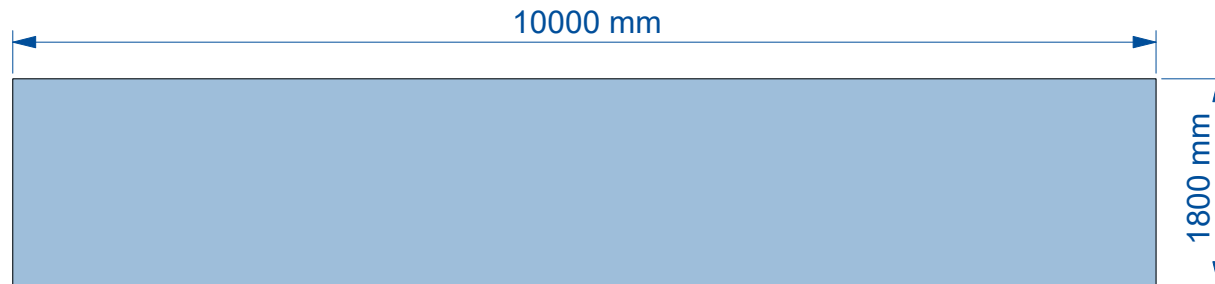

SPECIFICATIONS: WALL PANEL | 10000 x 1800 mm

Terminal 1, area A, Airport City Mall

• **DUTY FREE PRICES**
FOR ALL PASSENGERS, NO MATTER WHERE YOU ARE FLYING TO!

• **DUTY FREE PREISE**
FÜR ALLE PASSAGIERE, EGAL WOHIN SIE FLIEGEN!

SPECIFICATIONS: WALL PANEL | 10000 x 1800 mm

Terminal 1, area A, Airport City Mall

Visible dimensions: 10000 x 1800 mm

Bleed allowance: Additional 20 mm edge trim

Material: Digital print on B1 flexible banner,
Finishing on all four sides with silicon profiles

SPECIFICATIONS: WALL PANEL | 10000 x 1800 mm

Terminal 1, area A, Airport City Mall

Production costs include:	Digital print on 1 banner, installation and removal
Programs:	PDF/X-3 alternatively open files in InDesign or Illustrator. In the case of open files, please supply the fonts, logos and pictures. Leave the images in the respective existing neutral color space. Color proofs with media wedge.
Configuration format:	Configure files proportionally to the final format, if possible in the scale of 1:10
Resolution image data:	100 dpi to final size. Do not interpolate small images.
Data transfer:	Preferably by transfer server (see next page), alternatively CD or USB stick.
Delivery of artwork:	8 working days in advance