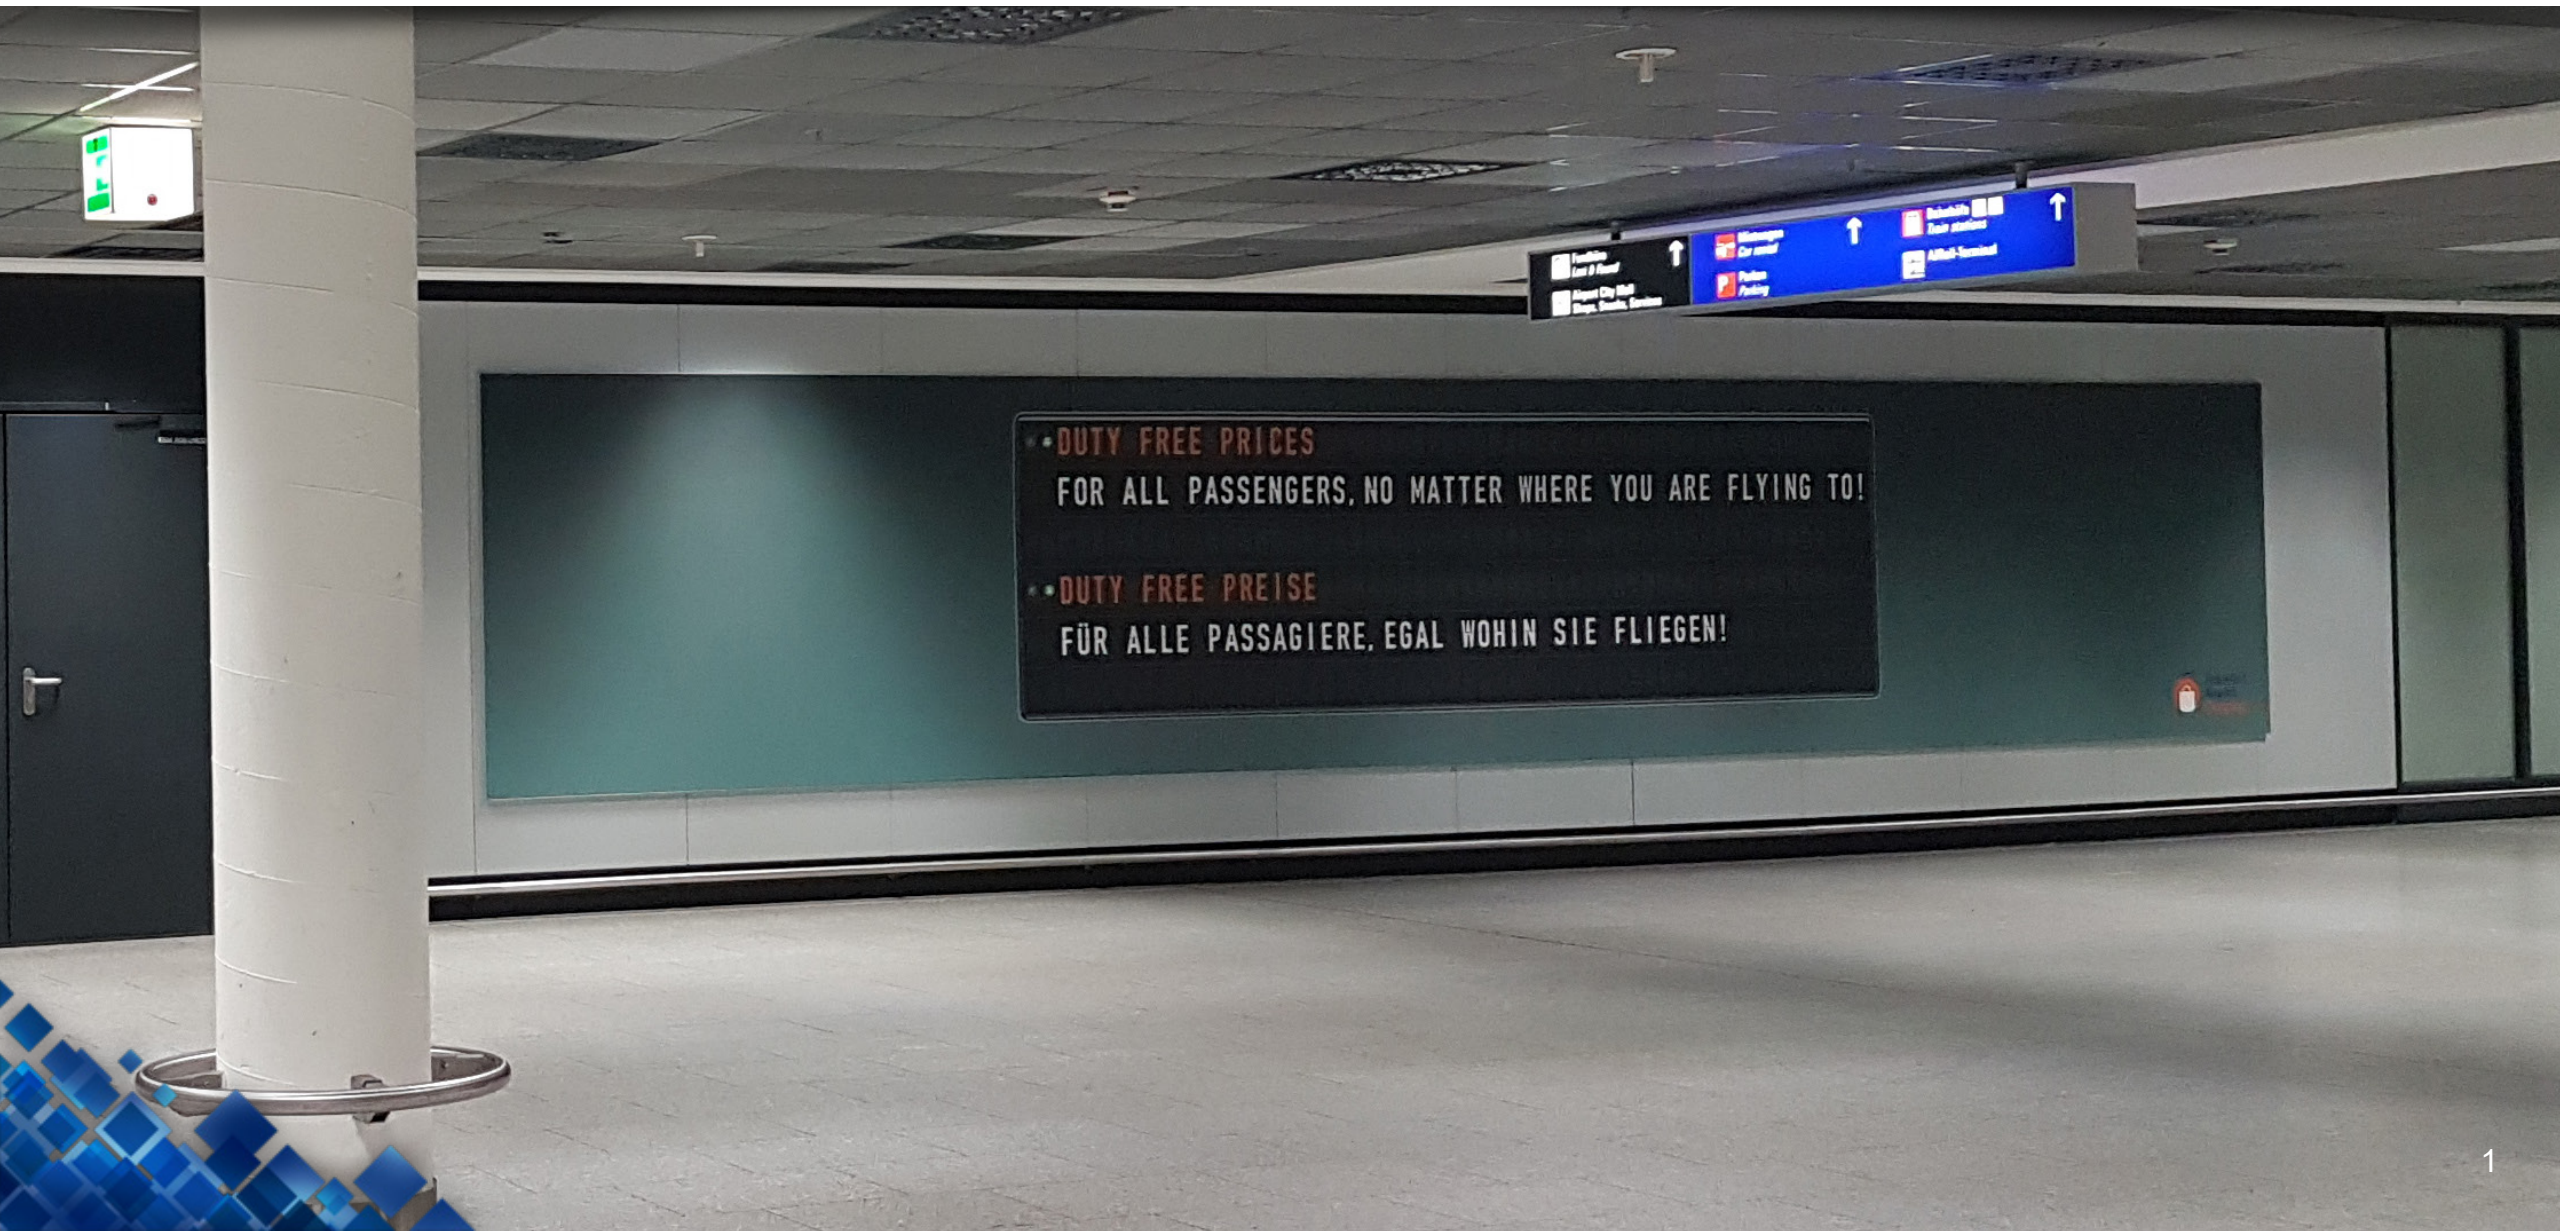

SPECIFICATIONS: WALL PANEL | 10000 x 1800 mm

Terminal 1, area A, Airport City Mall

• **DUTY FREE PRICES**
FOR ALL PASSENGERS, NO MATTER WHERE YOU ARE FLYING TO!

• **DUTY FREE PREISE**
FÜR ALLE PASSAGIERE, EGAL WOHIN SIE FLIEGEN!

SPECIFICATIONS: WALL PANEL | 10000 x 1800 mm

Terminal 1, area A, Airport City Mall

Visible dimensions: 10000 x 1800 mm

Bleed allowance: Additional 20 mm edge trim

Material: Digital print on B1 flexible banner,
Finishing on all four sides with silicon profiles

SPECIFICATIONS: WALL PANEL | 10000 x 1800 mm

Terminal 1, area A, Airport City Mall

Production costs include:	Digital print on 1 banner, installation and removal
Programs:	PDF/X-3 alternatively open files in InDesign or Illustrator. In the case of open files, please supply the fonts, logos and pictures. Leave the images in the respective existing neutral color space. Color proofs with media wedge.
Configuration format:	Configure files proportionally to the final format, if possible in the scale of 1:10
Resolution image data:	100 dpi to final size. Do not interpolate small images.
Data transfer:	Preferably by transfer server (see next page), alternatively CD or USB stick.
Delivery of artwork:	8 working days in advance

Please note that all designs must be supplied to Fraport AG for approval before production can begin.

SPECIFICATIONS: WALL PANEL | 10000 x 1800 mm

Terminal 1, area A, Airport City Mall

Upload Server:

Please use our upload server for the order transaction; please enclose a cover letter mentioning the customer, advertising object, booking period, and a contact person.