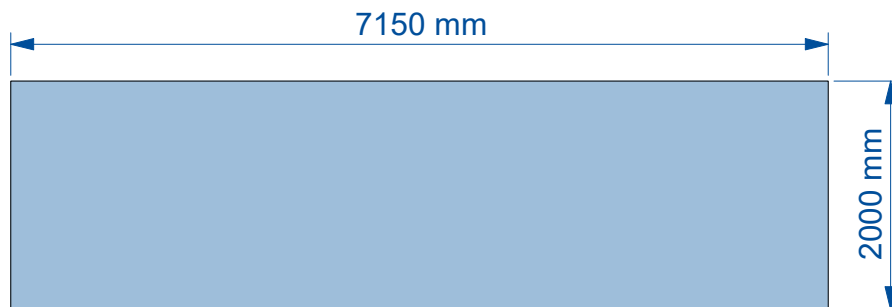

SPECIFICATIONS: WALL PANELS, ARRIVAL NETWORK Z | 7150 x 2000 mm

Terminal 1, pier Z

SPECIFICATIONS: WALL PANELS, ARRIVAL NETWORK Z | 7150 x 2000 mm

Terminal 1, pier Z

Visible dimensions: 7150 x 2000 mm

Bleed allowance: Additional 20 mm edge trim

Material: Digital print on B1 flexible banner,
Finishing on all four sides with silicon profiles

SPECIFICATIONS: WALL PANELS, ARRIVAL NETWORK Z | 7150 x 2000 mm

Terminal 1, pier Z

Production costs include:	Digital print on 1 banner, installation and removal
Programs:	PDF/X-3 alternatively open files in InDesign or Illustrator. In the case of open files, please supply the fonts, logos and pictures. Leave the images in the respective existing neutral color space. Color proofs with media wedge.
Configuration format:	Configure files proportionally to the final format, if possible in the scale of 1:10
Resolution image data:	100 dpi to final size. Do not interpolate small images.
Data transfer:	Preferably by transfer server (see next page), alternatively CD or USB stick.
Delivery of artwork:	8 working days in advance

Please note that all designs must be supplied to Fraport AG for approval before production can begin.

SPECIFICATIONS: WALL PANELS, ARRIVAL NETWORK Z | 7150 x 2000 mm

Terminal 1, pier Z

Upload Server:

Please use our upload server for the order transaction; please enclose a cover letter mentioning the customer, advertising object, booking period, and a contact person.